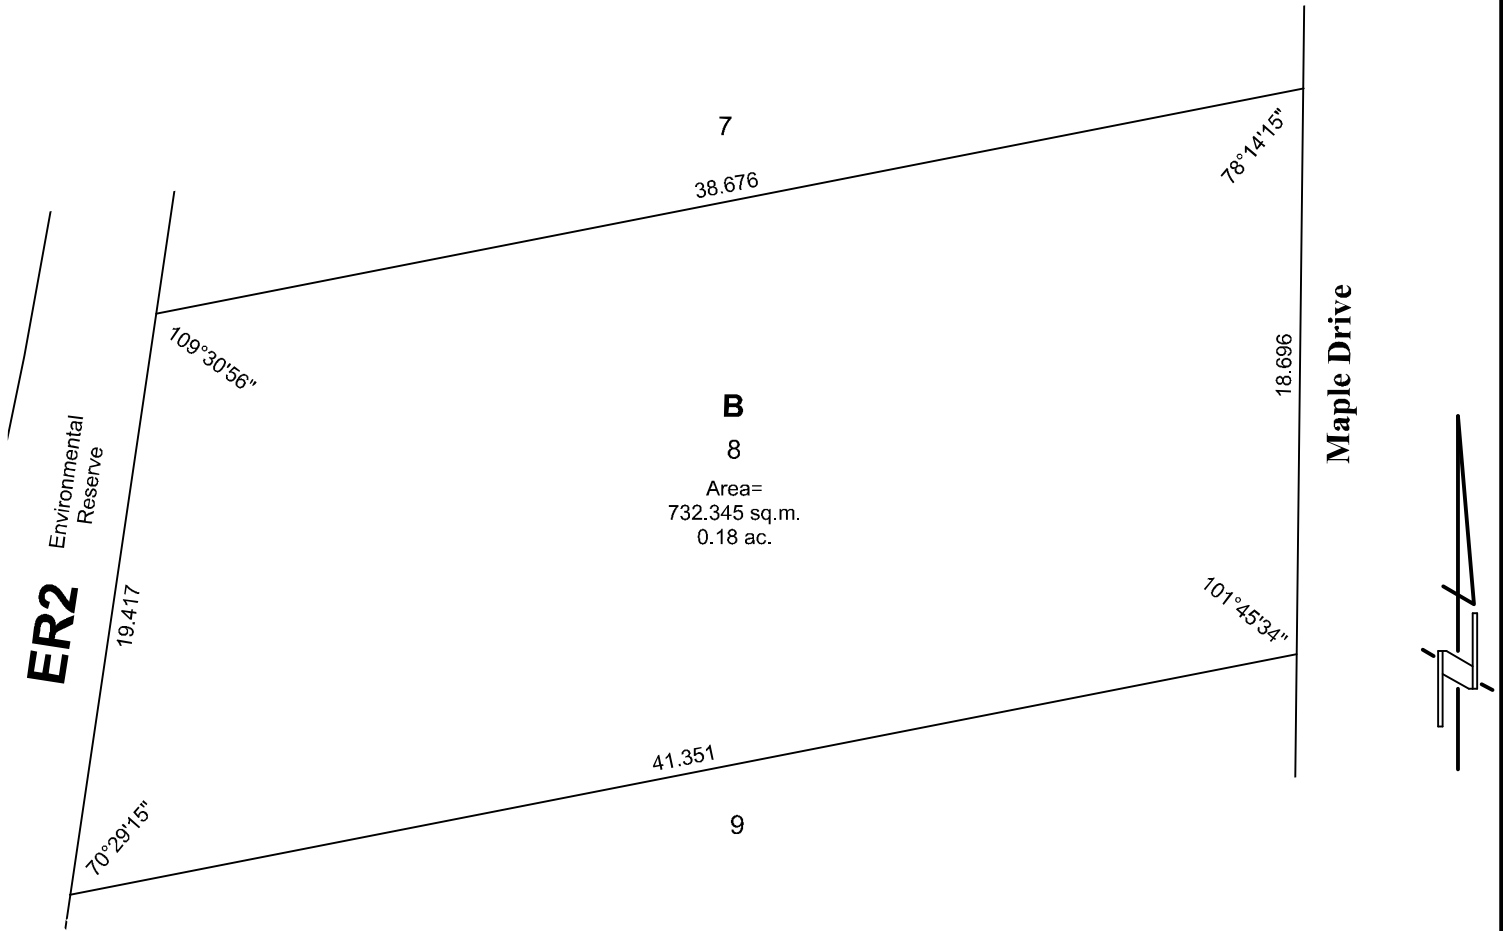

Site Plan Showing

**Lot 8, Block B, Plan 102263318**

**Lac Pelletier Regional Park**

**R.M. of Lac Pelletier No. 107**

Scale - 1 : 250

**LEGEND**

Measurements are in metres and decimals thereof.

Survey Monuments found or planted shown thus --- ◆

Altus Geomatics Limited Partnership  
Toll Free: 1-800-465-6233  
www.altusgeomatics.com  
© 2018 Altus Group

**Lot 8, Block B, Plan 102263318**

Client File No:	
REV.	Revision:
0	Date: April 30, 2018
File: 198088SK	Job No.: 198088
	Initials: CC - GJ