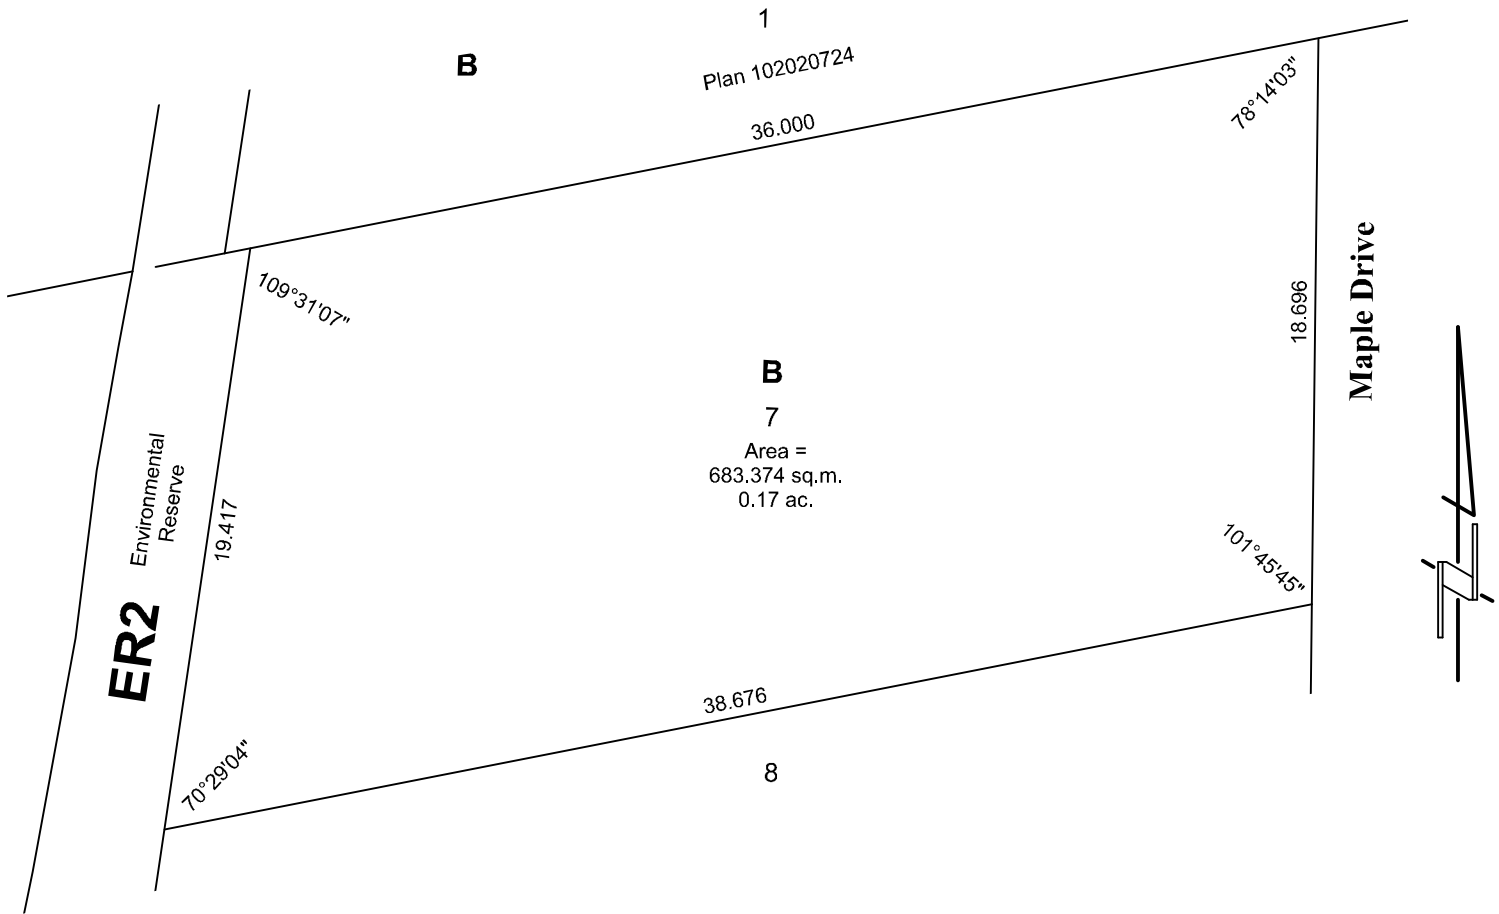

Site Plan Showing

Lot 7, Block B, Plan 102263318

Lac Pelletier Regional Park

R.M. of Lac Pelletier No. 107

Scale - 1 : 250

LEGEND

Measurements are in metres and decimals thereof.

Survey Monuments found or planted shown thus --- ◆

Altus Geomatics Limited Partnership
Toll Free: 1-800-465-6233
www.altusgeomatics.com
© 2018 Altus Group

Lot 7, Block B, Plan 102263318

Client File No:	
REV.	Revision:
0	Date: April 30, 2018
File: 198088SK	Job No.: 198088
	Initials: CC - GJ