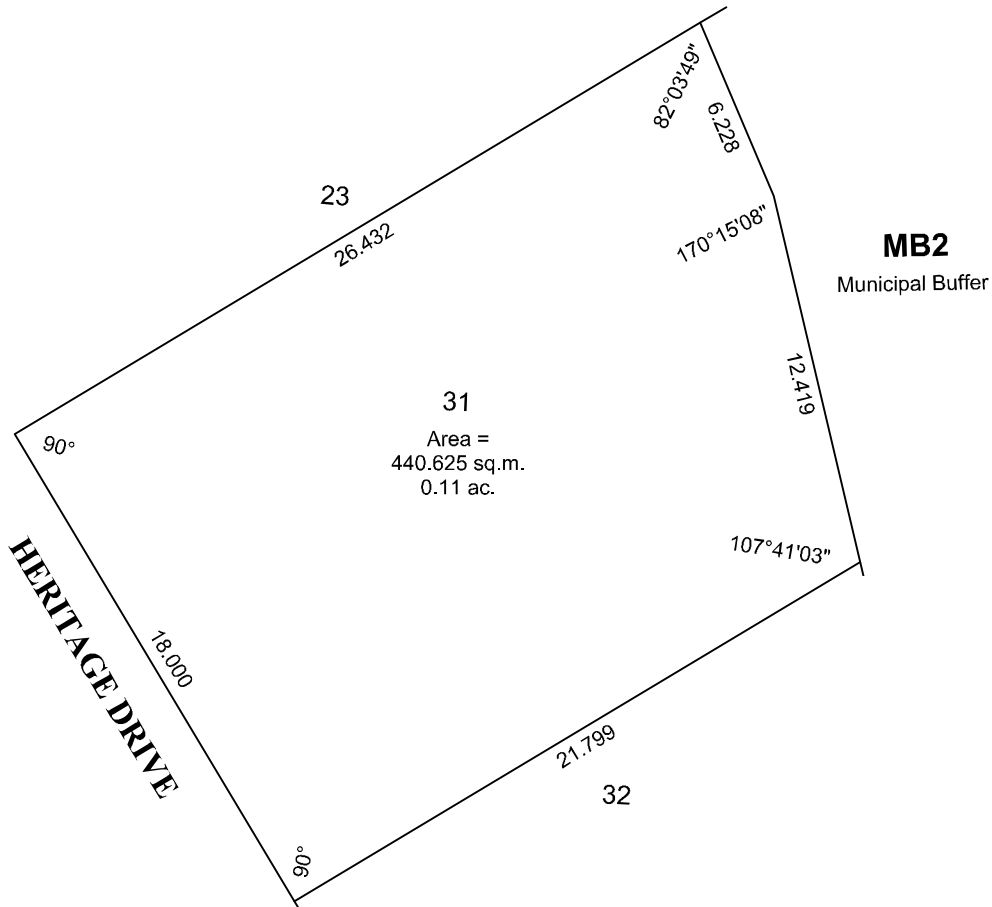

Site Plan Showing

# Lot 31, Block I, Plan 102263891

## Lac Pelletier Regional Park R.M. of Lac Pelletier No. 107

Scale - 1 : 250

### LEGEND

Measurements are in metres and decimals thereof.

Survey Monuments found or planted shown thus --- ◆

Altus Geomatics Limited Partnership  
Toll Free: 1-800-465-6233  
www.altusgeomatics.com  
© 2018 Altus Group